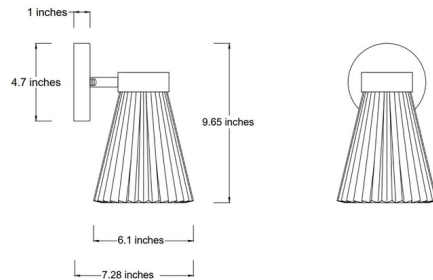

Shown in bronze / natural linen

Specifications

COLOR	Natural Linen
BODY FINISH	Bronze
WATTAGE	10W
DIMMER	Standard 120V
DIMENSIONS	6.1"W x 8.86"H
BULB NOT INCLUDED	1 x B10/Candelabra (E12)/10W/120V LED
COUNTRY OF ORIGIN	China