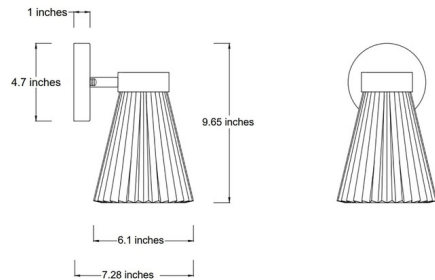

Shown in bronze / natural linen

Specifications

COLOR	Natural Linen
BODY FINISH	Bronze
WATTAGE	10W
DIMMER	Standard 120V
DIMENSIONS	6.1"W x 8.86"H
BULB NOT INCLUDED	1 x B10/Candelabra (E12)/10W/120V LED
COUNTRY OF ORIGIN	China