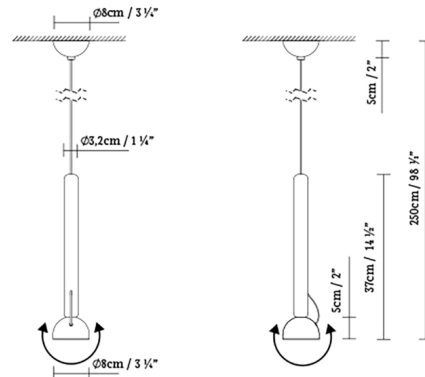

CLICK TO VIEW PRODUCT

Notes: