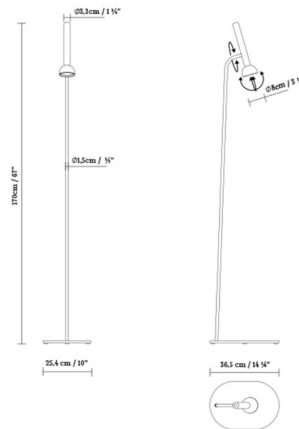

By B.lux

Description

The Berry F Floor Lamp brings a clean minimalist look to your interior space. Equipped with a magnetic system that enables you to adjust its position as desired. Made of aluminum and features an LED light source with a concentrated optic, allowing you to direct the light exactly where you need it. On/Off foot switch is located on the cord.

Specifications

COLOR	N/A
BODY FINISH	Black
WATTAGE	4.5W
DIMMER	N/A
DIMENSIONS	3.25"W x 67"H x 10"D
INTEGRATED LED MODULE	1 x LED/4.5W/120V LED

Technical Information

PRODUCT DIMENSIONS	Cord: 120"
COLOR RENDERING	90 CRI
LAMP COLOR	2700K
LUMENS/WATT	121.33
LUMINOUS FLUX	546 lumens

Shown in black

CLICK TO VIEW PRODUCT

Notes: