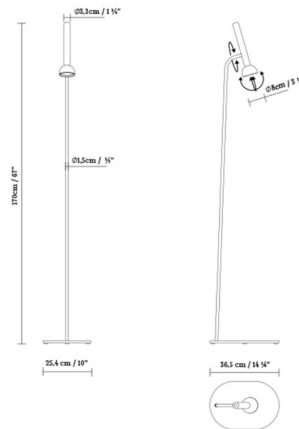

By B.lux

Description

The Berry F Floor Lamp brings a clean minimalist look to your interior space. Equipped with a magnetic system that enables you to adjust its position as desired. Made of aluminum and features an LED light source with a concentrated optic, allowing you to direct the light exactly where you need it. On/Off foot switch is located on the cord.

Specifications

COLOR N/A
BODY FINISH Black
WATTAGE 4.5W
DIMMER N/A
DIMENSIONS 3.25"W x 67"H x 10"D
INTEGRATED LED MODULE 1 x LED/4.5W/120V LED

Technical Information

PRODUCT DIMENSIONS Cord: 120"
COLOR RENDERING 90 CRI
LAMP COLOR 2700K
LUMENS/WATT 121.33
LUMINOUS FLUX 546 lumens

Shown in black

CLICK TO VIEW PRODUCT

Notes: