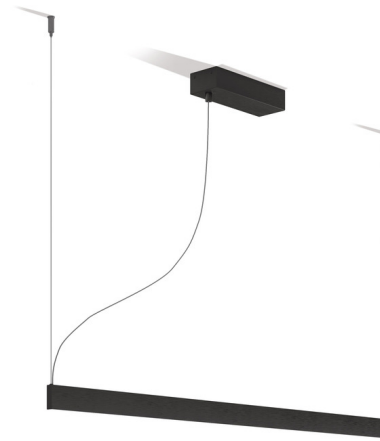

Lightology

lightology.com
866-954-4489
04-04-26

Project: _____
Company: _____
Location: _____ Fixture Type: _____
SPEC #: **CDI1287684**
Approved On: _____ Approved By: _____

Fly Linear Pendant By Contardi

Description

The Fly Linear Pendant makes a sleek modern statement with its slim profile. Its metal bar is lined with LED strips that cast light both upward and downward, providing soft ambient illumination. This versatile fixture is suitable for a range of applications, including kitchens, dining areas, and offices. Phase cut/TRIAC dimmable. A 4.9 inch square cover plate is included for covering the junction box. The cover plate has a white lacquered finish and can be painted over to match your space.

Specifications

COLOR	N/A
BODY FINISH	Anthracite
WATTAGE	23W
DIMMER	Low Voltage Electronic
DIMENSIONS	46.57"L x 0.59"W x 1.9"H
INTEGRATED LED MODULE	1 x LED/23W/120V LED
OTHER BULB OPTIONS	1 x LED/17W/120V LED
COUNTRY OF ORIGIN	Italy

Technical Information

COLOR RENDERING	90 CRI
LAMP COLOR	2700K
LUMENS/WATT	203.26
LUMINOUS FLUX	4675 lumens

Notes:

Shown in anthracite