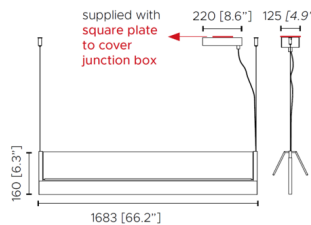

Lightology

lightology.com
866-954-4489
04-04-26

Project: _____
Company: _____
Location: _____ Fixture Type: _____
SPEC #: **CDI1287684**
Approved On: _____ Approved By: _____

Fly Linear Pendant By Contardi

Description

The Fly Linear Pendant makes a sleek modern statement with its slim profile. Its metal bar is lined with LED strips that cast light both upward and downward, providing soft ambient illumination. This versatile fixture is suitable for a range of applications, including kitchens, dining areas, and offices. Phase cut/TRIAC dimmable. A 4.9 inch square cover plate is included for covering the junction box. The cover plate has a white lacquered finish and can be painted over to match your space.

Specifications

COLOR	N/A
BODY FINISH	Anthracite
WATTAGE	23W
DIMMER	Low Voltage Electronic
DIMENSIONS	46.57"L x 0.59"W x 1.9"H
INTEGRATED LED MODULE	1 x LED/23W/120V LED
OTHER BULB OPTIONS	1 x LED/17W/120V LED
COUNTRY OF ORIGIN	Italy

Technical Information

COLOR RENDERING	90 CRI
LAMP COLOR	2700K
LUMENS/WATT	203.26
LUMINOUS FLUX	4675 lumens

Notes:

CLICK TO VIEW PRODUCT