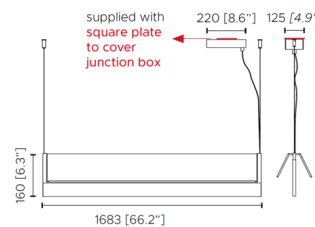

Lightology

lightology.com
866-954-4489
05-21-26

Project: _____
Company: _____
Location: _____ Fixture Type: _____
SPEC #: **CDI1287684**
Approved On: _____ Approved By: _____

Fly Linear Pendant By Contardi

Description

The Fly Linear Pendant makes a sleek modern statement with its slim profile. Its metal bar is lined with LED strips that cast light both upward and downward, providing soft ambient illumination. This versatile fixture is suitable for a range of applications, including kitchens, dining areas, and offices. Phase cut/TRIAC dimmable. A 4.9 inch square cover plate is included for covering the junction box. The cover plate has a white lacquered finish and can be painted over to match your space.

Specifications

COLOR	N/A
BODY FINISH	Anthracite
WATTAGE	40W
DIMMER	Standard 120V
DIMENSIONS	46.57"L x 0.59"W x 1.9"H
INTEGRATED LED MODULE	1 x LED/23W/120V LED
INTEGRATED LED MODULE	1 x LED/17W/120V LED
COUNTRY OF ORIGIN	Italy

Technical Information

COLOR RENDERING	90 CRI
LAMP COLOR	2700K
LUMENS/WATT	203.26
LUMINOUS FLUX	4675 lumens

Shown in anthracite

CLICK TO VIEW PRODUCT

Notes: