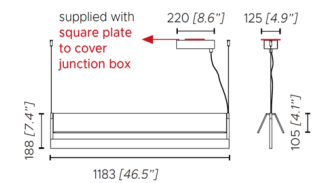

Shown in anthracite