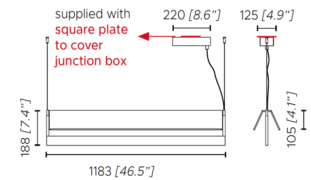

Lightology

lightology.com
866-954-4489
04-04-26

Project: _____
Company: _____
Location: _____ Fixture Type: _____
SPEC #: **CDI1287684**
Approved On: _____ Approved By: _____

Fly Linear Pendant By Contardi

Description

The Fly Linear Pendant makes a sleek modern statement with its slim profile. Its metal bar is lined with LED strips that cast light both upward and downward, providing soft ambient illumination. This versatile fixture is suitable for a range of applications, including kitchens, dining areas, and offices. Phase cut/TRIAC dimmable. A 4.9 inch square cover plate is included for covering the junction box. The cover plate has a white lacquered finish and can be painted over to match your space.

Specifications

COLOR	N/A
BODY FINISH	Anthracite
WATTAGE	23W
DIMMER	Low Voltage Electronic
DIMENSIONS	46.57"L x 0.59"W x 1.9"H
INTEGRATED LED MODULE	1 x LED/23W/120V LED
OTHER BULB OPTIONS	1 x LED/17W/120V LED
COUNTRY OF ORIGIN	Italy

Technical Information

COLOR RENDERING	90 CRI
LAMP COLOR	2700K
LUMENS/WATT	203.26
LUMINOUS FLUX	4675 lumens

Notes:

CLICK TO VIEW PRODUCT