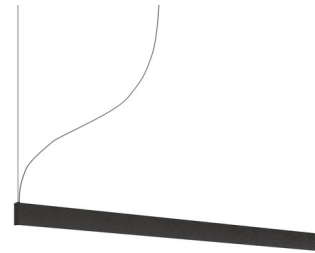

Lightology

lightology.com
866-954-4489
05-21-26

Project: _____
Company: _____
Location: _____ Fixture Type: _____
SPEC #: **CDI1287684**
Approved On: _____ Approved By: _____

Fly Linear Pendant By Contardi

Description

The Fly Linear Pendant makes a sleek modern statement with its slim profile. Its metal bar is lined with LED strips that cast light both upward and downward, providing soft ambient illumination. This versatile fixture is suitable for a range of applications, including kitchens, dining areas, and offices. Phase cut/TRIAC dimmable. A 4.9 inch square cover plate is included for covering the junction box. The cover plate has a white lacquered finish and can be painted over to match your space.

Specifications

COLOR	N/A
BODY FINISH	Anthracite
WATTAGE	40W
DIMMER	Standard 120V
DIMENSIONS	46.57"L x 0.59"W x 1.9"H
INTEGRATED LED MODULE	1 x LED/23W/120V LED
INTEGRATED LED MODULE	1 x LED/17W/120V LED
COUNTRY OF ORIGIN	Italy

Technical Information

COLOR RENDERING	90 CRI
LAMP COLOR	2700K
LUMENS/WATT	203.26
LUMINOUS FLUX	4675 lumens