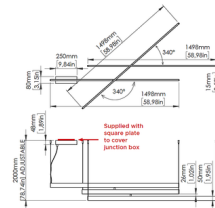

CLICK TO VIEW PRODUCT

Notes: