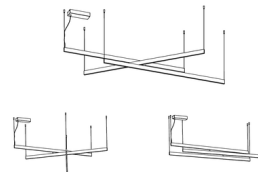

CLICK TO VIEW PRODUCT

Notes: