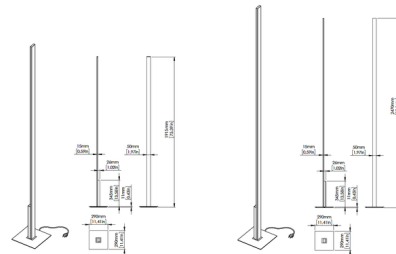

Lightology

lightology.com
866-954-4489
06-04-26

Project: _____

Company: _____

Location: _____ Fixture Type: _____

SPEC #: **CDI1287694**

Approved On: _____ Approved By: _____

Fly Floor Lamp

By Contardi

Description

Slim and minimal, the Fly Floor Lamp makes a distinctive modern statement in your space. LED strips along the front and back provide both direct and indirect lighting, suitable for illuminating living rooms, bedrooms, and offices.

Specifications

COLOR	N/A
BODY FINISH	Anthracite
WATTAGE	75.5W
DIMMER	Included
DIMENSIONS	11.41"W x 75.39"H x 11.41"D
INTEGRATED LED MODULE	1 x LED/26.5W/120V LED
INTEGRATED LED MODULE	1 x LED/49W/120V LED
COUNTRY OF ORIGIN	Italy

Technical Information

COLOR RENDERING	90 CRI
LAMP COLOR	2700K
LUMENS/WATT	288.68
LUMINOUS FLUX	7650 lumens

Shown in anthracite

CLICK TO VIEW PRODUCT

Notes: