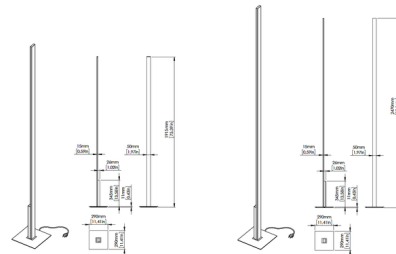

### Description

Slim and minimal, the Fly Floor Lamp makes a distinctive modern statement in your space. LED strips along the front and back provide both direct and indirect lighting, suitable for illuminating living rooms, bedrooms, and offices.

### Specifications

COLOR	N/A
BODY FINISH	Anthracite
WATTAGE	75.5W
DIMMER	Included
DIMENSIONS	11.41"W x 75.39"H x 11.41"D
INTEGRATED LED MODULE	1 x LED/26.5W/120V LED
INTEGRATED LED MODULE	1 x LED/49W/120V LED
COUNTRY OF ORIGIN	Italy