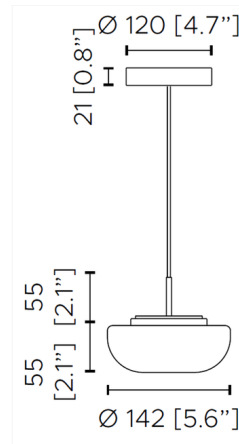

Lightology

lightology.com
866-954-4489
07-07-26

Project: _____

Company: _____

Location: _____ Fixture Type: _____

SPEC #: **CDI1287699**

Approved On: _____ Approved By: _____

Kiki Pendant - Overstock

By Contardi

Description

The Kiki Pendant adds a pop of style to any indoor space. Its metal frame is paired with a uniquely shaped satin opal glass diffuser, offering subtle, modern appeal. It can be used individually, or in multiples to create beautiful clusters. Phase cut/TRIAC dimmable. NOTE: This is a discontinued model and limited to quantity on hand.

Specifications

COLOR . . . . . Satin Opal
BODY FINISH . . . . . Anthracite
WATTAGE 5W
DIMMER . . . . . Standard 120V
DIMENSIONS . . . . . 5.6"W x 4.2"H
INTEGRATED LED MODULE . . . . . 1 x LED/5W/120V LED
COUNTRY OF ORIGIN . . . . . Italy

Technical Information

COLOR RENDERING . . . . . 90 CRI
LAMP COLOR 2700K
LUMENS/WATT 110.00
LUMINOUS FLUX . . . . . 550 lumens

CLICK TO VIEW PRODUCT

Notes: