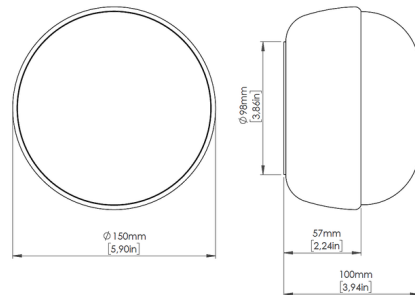

CLICK TO VIEW PRODUCT

Notes: