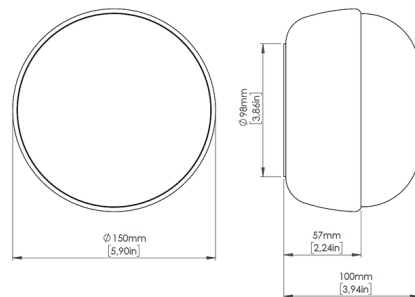

Shown in satin golden nickel / satin opal

Specifications

COLOR Satin Opal
BODY FINISH Satin Golden Nickel
WATTAGE 5W
DIMMER Low Voltage Electronic
DIMENSIONS 5.9"W x 5.9"H x 3.94"D
INTEGRATED LED MODULE 1 x LED/5W/120V LED
COUNTRY OF ORIGIN Italy