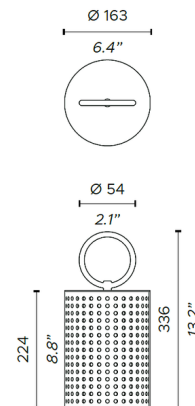

CLICK TO VIEW PRODUCT

Notes: