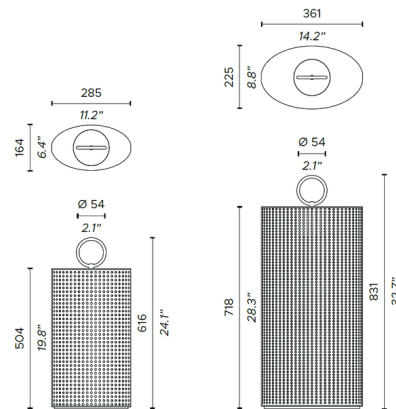

CLICK TO VIEW PRODUCT

Notes: