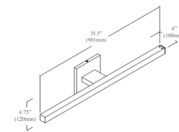

Shown in aged brass / white

Specifications

COLOR	White
BODY FINISH	Aged Brass
WATTAGE	18W
DIMMER	Low Voltage Electronic
DIMENSIONS	23.75"W x 4.75"H x 4"D
INTEGRATED LED MODULE	1 x LED/18W/120V LED
COUNTRY OF ORIGIN	China