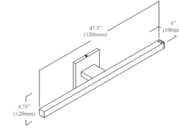

Shown in aged brass / white

Specifications

COLOR	White
BODY FINISH	Aged Brass
WATTAGE	18W
DIMMER	Low Voltage Electronic
DIMENSIONS	23.75"W x 4.75"H x 4"D
INTEGRATED LED MODULE	1 x LED/18W/120V LED
COUNTRY OF ORIGIN	China