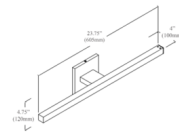

Shown in aged brass / white

Specifications

COLOR	White
BODY FINISH	Aged Brass
WATTAGE	18W
DIMMER	Low Voltage Electronic
DIMENSIONS	23.75"W x 4.75"H x 4"D
INTEGRATED LED MODULE	1 x LED/18W/120V LED
COUNTRY OF ORIGIN	China