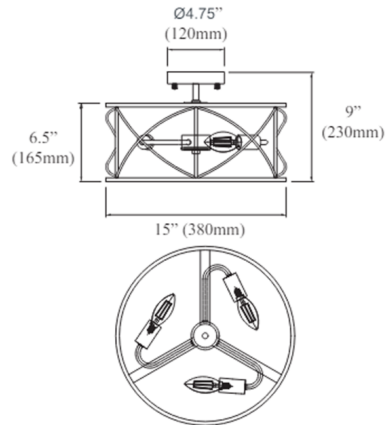

Description

Add an elevated aesthetic to your home with the Calah Semi Flush Ceiling Light. This transitional fixture features a sculpted cage-like design. Install the Calah in the bedroom, kitchen, or hallway for a polished look.

Shown in aged brass

Specifications

COLOR	N/A
BODY FINISH	Aged Brass
WATTAGE	27W
DIMMER	Standard 120V
DIMENSIONS	15"W x 8.5"H
BULB NOT INCLUDED	3 x B10/Candelabra (E12)/9W/120V Incandescent
COUNTRY OF ORIGIN	China