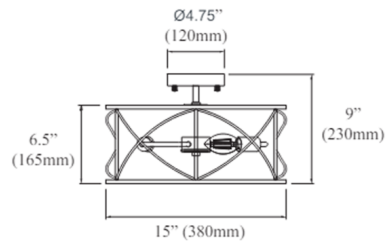

Shown in aged brass

Specifications

COLOR	N/A
BODY FINISH	Aged Brass
WATTAGE	27W
DIMMER	Standard 120V
DIMENSIONS	15"W x 8.5"H
BULB NOT INCLUDED	3 x B10/Candelabra (E12)/9W/120V Incandescent
COUNTRY OF ORIGIN	China