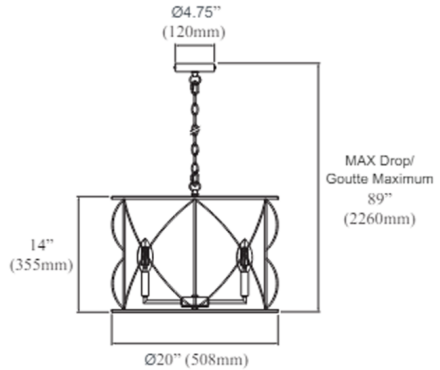

Specifications

COLOR	N/A
BODY FINISH	Matte Black
WATTAGE	36W
DIMMER	Standard 120V
DIMENSIONS	20"W x 14"H x 20"D
BULB NOT INCLUDED	4 x B10/Candelabra (E12)/9W/120V Incandescent
COUNTRY OF ORIGIN	China

CLICK TO VIEW PRODUCT