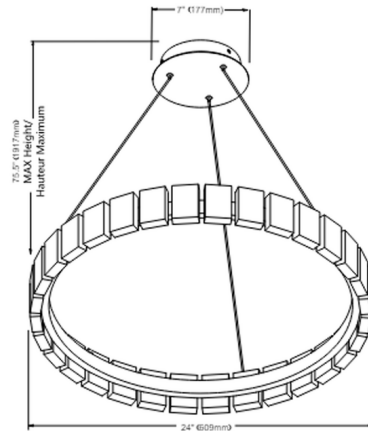

Shown in aged brass / crystal