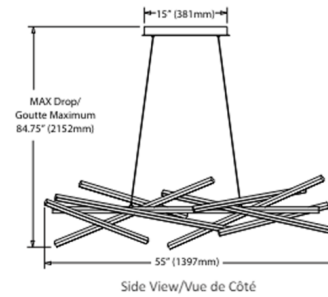

Shown in matte black / white