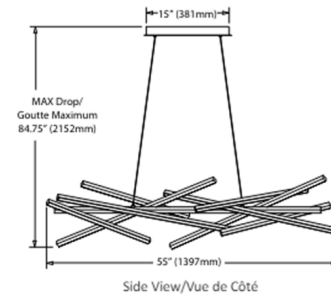

Shown in matte black / white