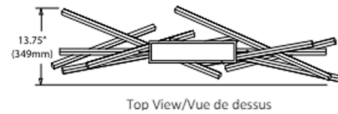

Lightology

lightology.com
866-954-4489
04-15-26

Project: _____
Company: _____
Location: _____ Fixture Type: _____
SPEC #: **DAI1287750**
Approved On: _____ Approved By: _____

Carly Linear Chandelier By Dainolite

Description

The Carly Linear Chandelier offers a distinct and abstract design for the modern home. An eye catching arrangement of rectangular bar lights hang from the ceiling, in a graceful balancing act.

Specifications

COLOR	White
BODY FINISH	Matte Black
WATTAGE	70W
DIMMER	Low Voltage Electronic
DIMENSIONS	84.75"L x 55"W x 13.75"H
INTEGRATED LED MODULE	1 x LED/70W/120V LED
COUNTRY OF ORIGIN	China

Technical Information

LAMP LIFE	30000 hours
COLOR RENDERING	90 CRI
LAMP COLOR	3000K
LUMENS/WATT	77.14
LUMINOUS FLUX	5400 lumens

Shown in matte black / white

CLICK TO VIEW PRODUCT

Notes: