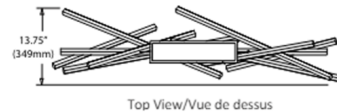

Lightology

lightology.com
866-954-4489
06-04-26

Project: _____

Company: _____

Location: _____ Fixture Type: _____

SPEC #: **DAI1287750**

Approved On: _____ Approved By: _____

Carly Linear Chandelier By Dainolite

Description

The Carly Linear Chandelier offers a distinct and abstract design for the modern home. An eye catching arrangement of rectangular bar lights hang from the ceiling, in a graceful balancing act.

Specifications

COLOR	White
BODY FINISH	Matte Black
WATTAGE	70W
DIMMER	Low Voltage Electronic
DIMENSIONS	84.75"L x 55"W x 13.75"H
INTEGRATED LED MODULE	1 x LED/70W/120V LED
COUNTRY OF ORIGIN	China

Technical Information

LAMP LIFE	30000 hours
COLOR RENDERING	90 CRI
LAMP COLOR	3000K
LUMENS/WATT	77.14
LUMINOUS FLUX	5400 lumens

Shown in matte black / white

CLICK TO VIEW PRODUCT

Notes: