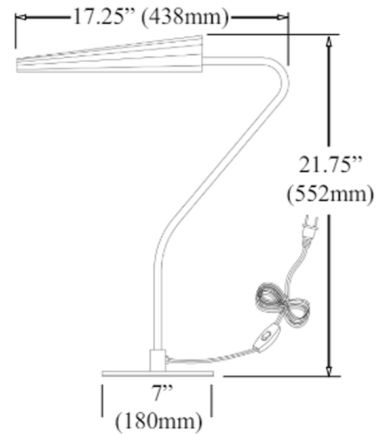

Description

Enhance the modern decor in your home with the Cassie Table Lamp. This light features a minimal base and curved body topped with a fluted shade. Includes on/off rocker switch on base.

Shown in matte black

Specifications

COLOR	N/A
BODY FINISH	Matte Black
WATTAGE	9W
DIMMER	N/A
DIMENSIONS	17.25"W x 21.75"H x 7"D
BULB NOT INCLUDED	1 x B10/Candelabra (E12)/9W/120V LED
COUNTRY OF ORIGIN	China

CLICK TO VIEW PRODUCT