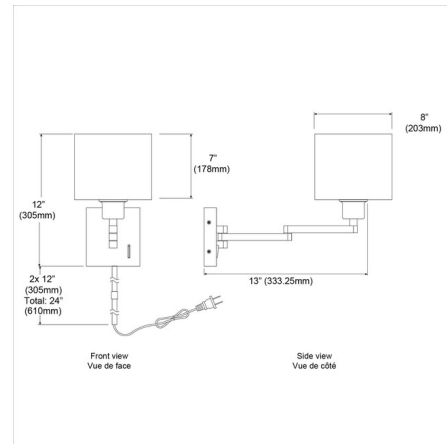

CLICK TO VIEW PRODUCT

Notes: