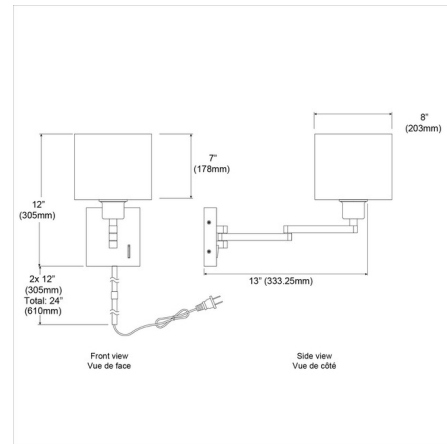

### Specifications

COLOR	White Linen
BODY FINISH	Aged Brass
WATTAGE	9W
DIMMER	N/A
DIMENSIONS	8"W x 12"H x 15"D
BULB NOT INCLUDED	1 x A19/Medium (E26)/9W/120V LED
COUNTRY OF ORIGIN	China

CLICK TO VIEW PRODUCT