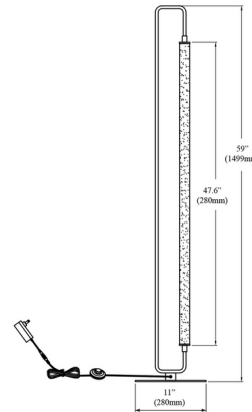

Lightology

lightology.com
866-954-4489
04-25-26

Project: _____

Company: _____

Location: _____ Fixture Type: _____

SPEC #: **DAI1287766**

Approved On: _____ Approved By: _____

Freya Floor Lamp

By Dainolite

Description

With an effortless style, the Freya Floor Lamp is nuanced in design. Its minimalist aesthetic and versatility makes it the perfect adornment for an office, bedroom, or living room. Includes on/off foot switch.

Specifications

COLOR . . . . . White
BODY FINISH . . . . . Aged Brass
WATTAGE 32W
DIMMER . . . . . N/A
DIMENSIONS . . . . . 11"W x 59"H
INTEGRATED LED MODULE . . . . . 1 x LED/32W/120V LED
COUNTRY OF ORIGIN . . . . . China

Technical Information

LAMP LIFE . . . . . 30000 hours
COLOR RENDERING . . . . . 80 CRI
LAMP COLOR 3000K
LUMENS/WATT 48.84
LUMINOUS FLUX . . . . . 1563 lumens

Shown in aged brass / white

CLICK TO VIEW PRODUCT

Notes: