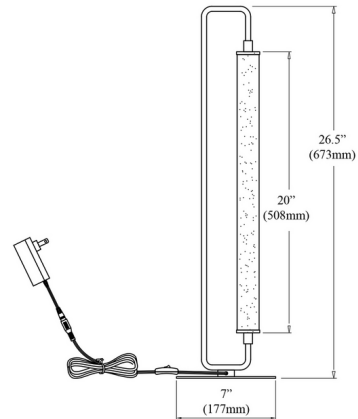

Specifications

COLOR	White
BODY FINISH	Aged Brass / Matte Black
WATTAGE	20W
DIMMER	N/A
DIMENSIONS	7"W x 26.5"H
INTEGRATED LED MODULE	1 x LED/20W/120V LED
COUNTRY OF ORIGIN	China

Technical Information

LAMP LIFE	30000 hours
COLOR RENDERING	80 CRI
LAMP COLOR	3000K
LUMENS/WATT	54.95
LUMINOUS FLUX	1099 lumens

Shown in aged brass / matte black / white

CLICK TO VIEW PRODUCT

Notes: