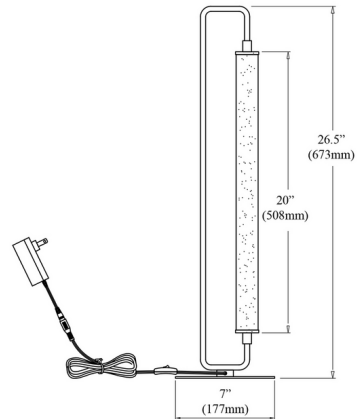

Specifications

COLOR	White
BODY FINISH	Aged Brass / Matte Black
WATTAGE	20W
DIMMER	N/A
DIMENSIONS	7"W x 26.5"H
INTEGRATED LED MODULE	1 x LED/20W/120V LED
COUNTRY OF ORIGIN	China

Technical Information

LAMP LIFE	30000 hours
COLOR RENDERING	80 CRI
LAMP COLOR	3000K
LUMENS/WATT	54.95
LUMINOUS FLUX	1099 lumens

Shown in aged brass / matte black / white

CLICK TO VIEW PRODUCT

Notes: