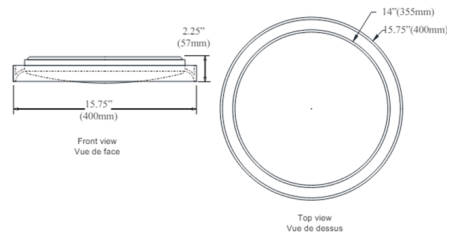

CLICK TO VIEW PRODUCT

Notes: