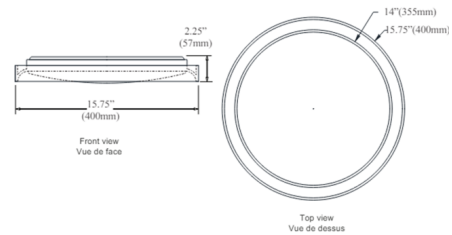

CLICK TO VIEW PRODUCT

Notes: