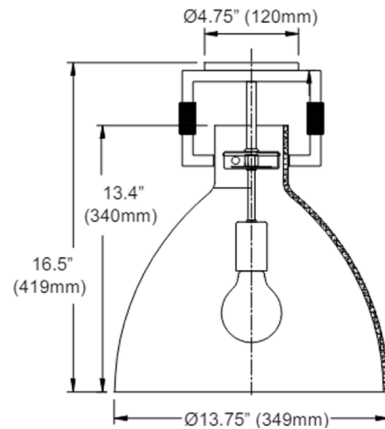

### Specifications

|                   |  |
|-------------------|--|
| COLOR             | Clear  |
| BODY FINISH       | Aged Brass   |
| WATTAGE           | 17W  |
| DIMMER            | Standard 120V  |
| DIMENSIONS        | 13.75"W x 16.5"H                                       |
| BULB NOT INCLUDED | 1 x Edison ST-Shape/Medium (E26)/17W/120V Incandescent |
| COUNTRY OF ORIGIN | China  |