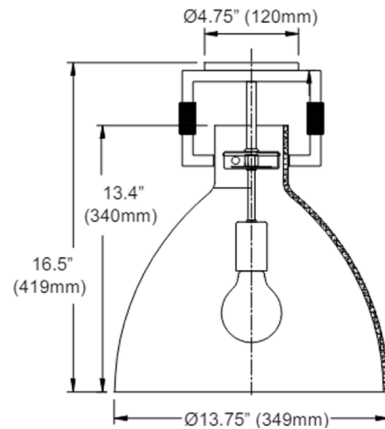

### Specifications

COLOR	Clear
BODY FINISH	Aged Brass
WATTAGE	17W
DIMMER	Standard 120V
DIMENSIONS	13.75"W x 16.5"H
BULB NOT INCLUDED	1 x Edison ST-Shape/Medium (E26)/17W/120V Incandescent
COUNTRY OF ORIGIN	China