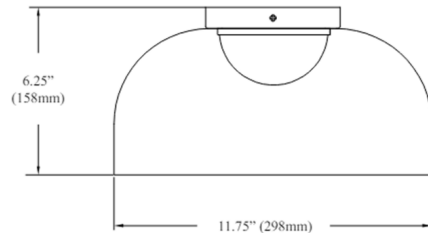

CLICK TO VIEW PRODUCT

Notes: