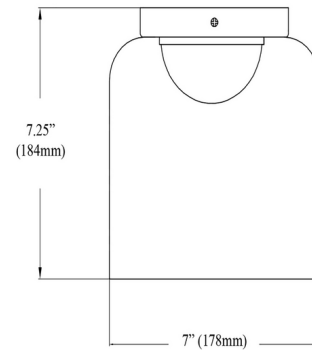

CLICK TO VIEW PRODUCT

Notes: