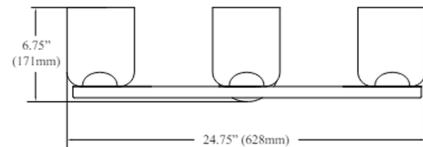

Shown in polished chrome / clear

Front Vie/Vue de Face

Specifications

COLOR	Clear
BODY FINISH	Polished Chrome
WATTAGE	30W
DIMMER	Low Voltage Electronic
DIMENSIONS	24.75"W x 6.75"H x 5.75"D
INTEGRATED LED MODULE	3 x LED/10W/120V LED
COUNTRY OF ORIGIN	China

Technical Information

LAMP LIFE	30000 hours
COLOR RENDERING	90 CRI
LAMP COLOR	3000K
LUMENS/WATT	103.50
LUMINOUS FLUX	1035 lumens