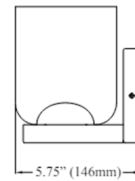

### Specifications

COLOR . . . . . Clear  
BODY FINISH . . . . . Matte Black  
WATTAGE . . . . . 10W  
DIMMER . . . . . Low Voltage Electronic  
DIMENSIONS . . . . . 5.75"W x 6.75"H x 4.75"D  
INTEGRATED LED MODULE . . . . . 1 x LED/10W/120V LED  
COUNTRY OF ORIGIN . . . . . China

Front Vie/Vue de Face

Side View/Vue de Côté

CLICK TO VIEW PRODUCT

Notes: