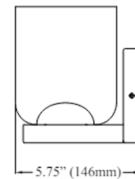

CLICK TO VIEW PRODUCT

Notes: