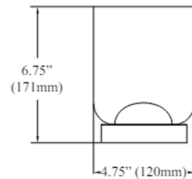

CLICK TO VIEW PRODUCT

Notes: