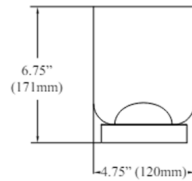

CLICK TO VIEW PRODUCT

Notes: