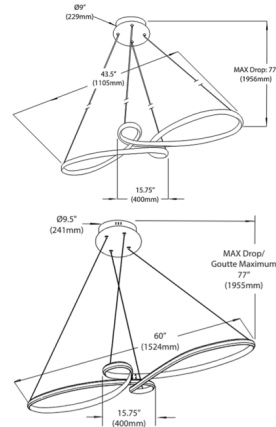

Shown in matte black / white