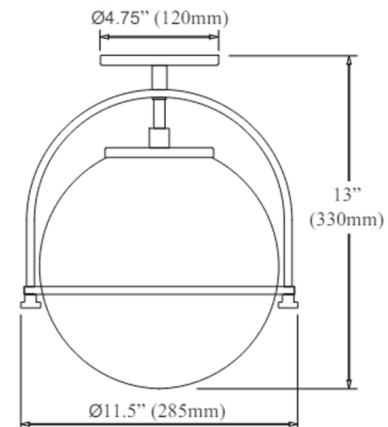

By Dainolite

Description

The Paola Semi Flush Ceiling Light features a metal frame with an opal glass globe, casting soft, skin-friendly light. Another arm of the frame circles back over the globe, creating a longer drop profile. Paola adds a focal point to a foyer or hallway, and welcome curves to a kitchen or dinette.

Shown in polished chrome / opal white

Specifications

COLOR	Opal White
BODY FINISH	Polished Chrome
WATTAGE	9W
DIMMER	Standard 120V
DIMENSIONS	11.5"W x 13"H x 11.5"D
BULB NOT INCLUDED	1 x A19/Medium (E26)/9W/120V LED
COUNTRY OF ORIGIN	China