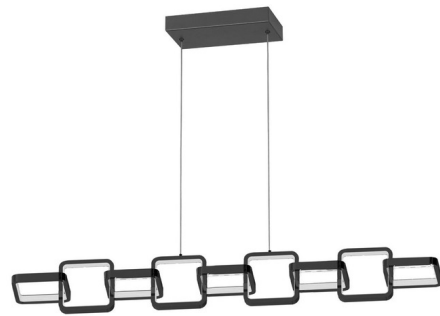

## Patsy Linear Pendant By Dainolite

### Description

The Patsy Linear Pendant adds a creative dimension to modern decor. With a white silicone diffuser and series of interlocking squares, this sophisticated linear pendant is a stylish accent for the dining room, living room, or the area above the kitchen island.

Shown in matte black / white

### Specifications

|                       |                         |
|-----------------------|-------------------------|
| COLOR                 | White                   |
| BODY FINISH           | Matte Black             |
| WATTAGE               | 59W                     |
| DIMMER                | Low Voltage Electronic  |
| DIMENSIONS            | 43.25"L x 5.5"W x 5.5"H |
| INTEGRATED LED MODULE | 1 x LED/59W/120V LED    |
| COUNTRY OF ORIGIN     | China                   |