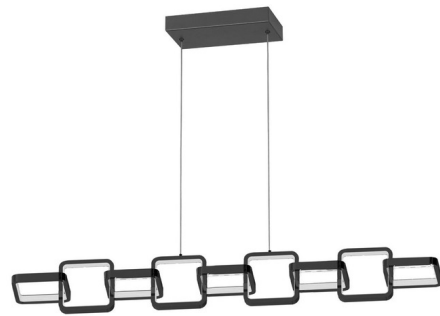

## Patsy Linear Pendant By Dainolite

### Description

The Patsy Linear Pendant adds a creative dimension to modern decor. With a white silicone diffuser and series of interlocking squares, this sophisticated linear pendant is a stylish accent for the dining room, living room, or the area above the kitchen island.

Shown in matte black / white

### Specifications

COLOR	White
BODY FINISH	Matte Black
WATTAGE	59W
DIMMER	Low Voltage Electronic
DIMENSIONS	43.25"L x 5.5"W x 5.5"H
INTEGRATED LED MODULE	1 x LED/59W/120V LED
COUNTRY OF ORIGIN	China