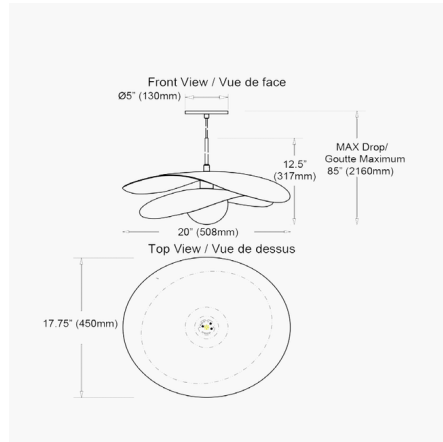

Specifications

COLOR Matte Black
BODY FINISH Matte Black / Black
WATTAGE 12W
DIMMER Low Voltage Electronic
DIMENSIONS 20"W x 12"H x 17.75"D
INTEGRATED LED MODULE 1 x LED/12W/120V LED
COUNTRY OF ORIGIN China

Technical Information

LAMP LIFE 30000 hours
COLOR RENDERING 90 CRI
LAMP COLOR 3000K
LUMENS/WATT 60.00
LUMINOUS FLUX 720 lumens

Shown in matte black / black / matte black

CLICK TO VIEW PRODUCT

Notes: