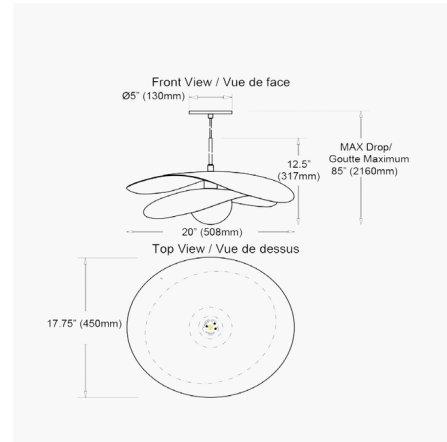

Shown in aged brass / matte black / aged brass

CLICK TO VIEW PRODUCT

Notes: