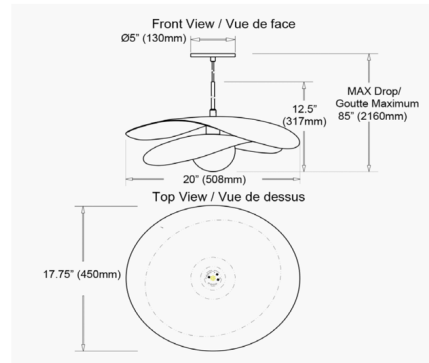

CLICK TO VIEW PRODUCT