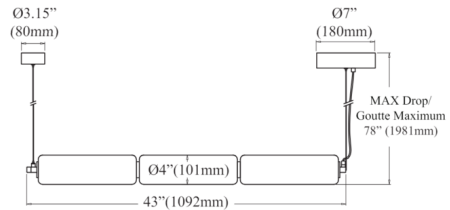

CLICK TO VIEW PRODUCT

Notes: