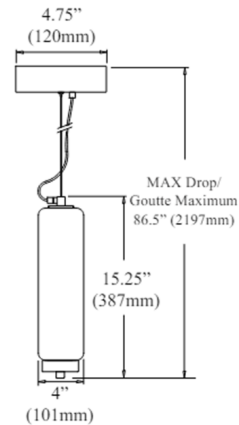

CLICK TO VIEW PRODUCT

Notes: