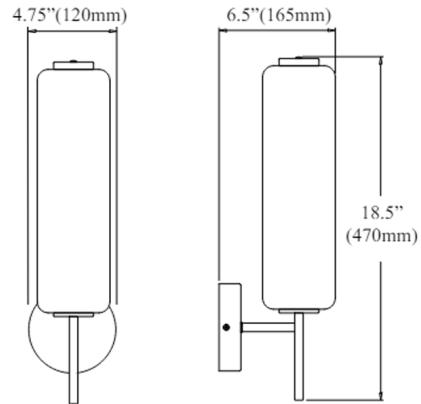

By Dainolite

Description

A graceful choice for the modern home, the Ramona Wall Sconce enhances the decor of any space. Made with a simple metal base and clear fluted glass shade, this subtle wall sconce is perfect for the bathroom, spa rooms, or the vanity.

Specifications

COLOR Clear Beveled
BODY FINISH Aged Brass
WATTAGE 10W
DIMMER Low Voltage Electronic
DIMENSIONS 4.75"W x 18.5"H x 6.5"D
INTEGRATED LED MODULE 1 x LED/10W/120V LED
COUNTRY OF ORIGIN China

Technical Information

LAMP LIFE 30000 hours
COLOR RENDERING 90 CRI
LAMP COLOR 3000K
LUMENS/WATT 49.00
LUMINOUS FLUX 490 lumens

Shown in aged brass / clear beveled

CLICK TO VIEW PRODUCT

Notes: