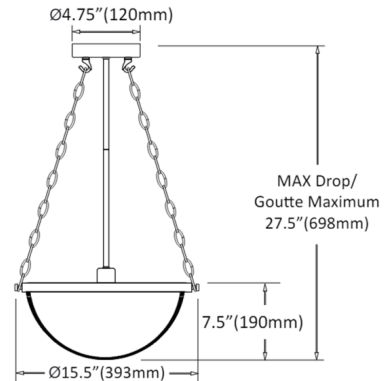

Specifications

COLOR Opal White
BODY FINISH Aged Brass
WATTAGE 13W
DIMMER Standard 120V
DIMENSIONS 15.5"W x 9.5"H x 15.5"D
BULB NOT INCLUDED 1 x A19/Medium (E26)/13W/120V LED
COUNTRY OF ORIGIN China

Technical Information

PRODUCT DIMENSIONS Downrods Included: 1-8", 1-11", and 1-20" Stems

Notes:

Shown in aged brass / opal white

CLICK TO VIEW PRODUCT