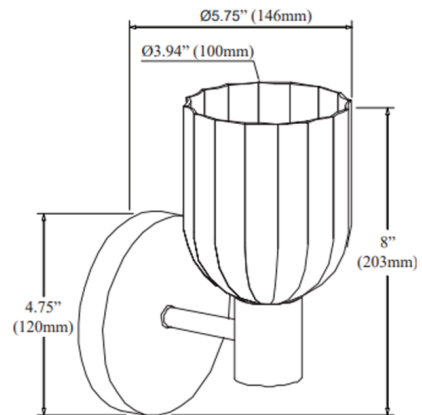

CLICK TO VIEW PRODUCT

Notes: