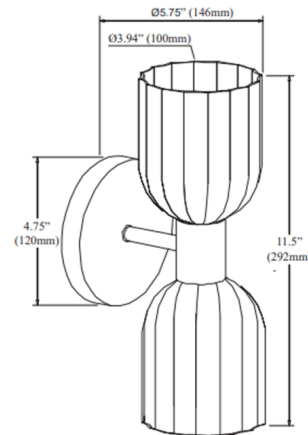

By Dainolite

Description

The Vienna Dome Double Wall Sconce features a charming, understated look to the modern home. Clear ribbed glass shades grace this up down wall sconce, offering a subtle elegance fit for the bathroom, vanity, or powder room.

Shown in polished chrome / clear

Specifications

COLOR	Clear
BODY FINISH	Polished Chrome
WATTAGE	18W
DIMMER	Standard 120V
DIMENSIONS	4.75"W x 11.5"H x 5.75"D
BULB NOT INCLUDED	2 x B10/Candelabra (E12)/9W/120V LED
OTHER BULB OPTIONS	2 x T8/Candelabra (E12)/120V LED 2 x G16.5/Candelabra (E12)/120V LED
COUNTRY OF ORIGIN	China