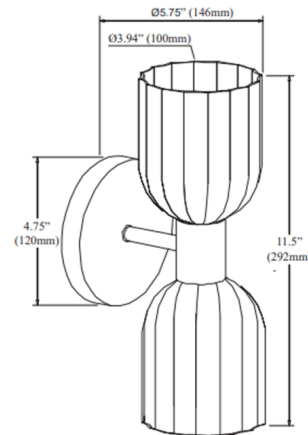

Shown in polished chrome / clear

Specifications

COLOR	Clear
BODY FINISH	Polished Chrome
WATTAGE	18W
DIMMER	Standard 120V
DIMENSIONS	4.75"W x 11.5"H x 5.75"D
BULB NOT INCLUDED	2 x B10/Candelabra (E12)/9W/120V LED
OTHER BULB OPTIONS	2 x T8/Candelabra (E12)/120V LED 2 x G16.5/Candelabra (E12)/120V LED
COUNTRY OF ORIGIN	China

CLICK TO VIEW PRODUCT

Notes: