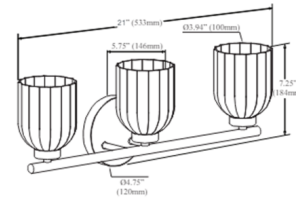

### Specifications

COLOR	Clear
BODY FINISH	Aged Brass
WATTAGE	27W
DIMMER	Standard 120V
DIMENSIONS	21"W x 7.25"H x 5.75"D
BULB NOT INCLUDED	3 x B10/Candelabra (E12)/9W/120V LED
OTHER BULB OPTIONS	3 x T8/Candelabra (E12)/120V LED 3 x G16.5/Candelabra (E12)/120V LED
COUNTRY OF ORIGIN	China