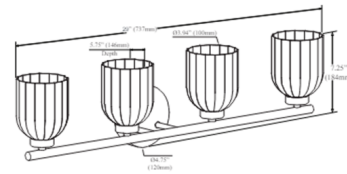

### Specifications

COLOR	Clear
BODY FINISH	Aged Brass
WATTAGE	27W
DIMMER	Standard 120V
DIMENSIONS	21"W x 7.25"H x 5.75"D
BULB NOT INCLUDED	3 x B10/Candelabra (E12)/9W/120V LED
OTHER BULB OPTIONS	3 x T8/Candelabra (E12)/120V LED 3 x G16.5/Candelabra (E12)/120V LED
COUNTRY OF ORIGIN	China