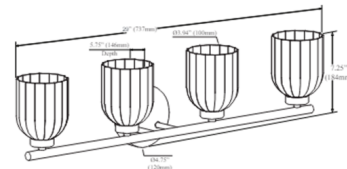

Description

The Vienna Bathroom Vanity Light accents transitional decor with a classic, subtle look. With clear ribbed glass shades placed horizontally, this light fixture provides elegance to the bathroom, spa room, or powder room.

Shown in aged brass / clear

Specifications

COLOR	Clear
BODY FINISH	Aged Brass
WATTAGE	27W
DIMMER	Standard 120V
DIMENSIONS	21"W x 7.25"H x 5.75"D
BULB NOT INCLUDED	3 x B10/Candelabra (E12)/9W/120V LED
OTHER BULB OPTIONS	3 x T8/Candelabra (E12)/120V LED 3 x G16.5/Candelabra (E12)/120V LED
COUNTRY OF ORIGIN	China