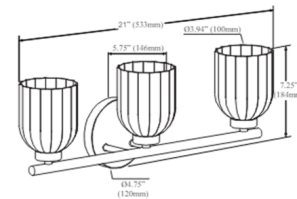

Shown in aged brass / clear

Specifications

COLOR	Clear
BODY FINISH	Aged Brass
WATTAGE	27W
DIMMER	Standard 120V
DIMENSIONS	21"W x 7.25"H x 5.75"D
BULB NOT INCLUDED	3 x B10/Candelabra (E12)/9W/120V LED
OTHER BULB OPTIONS	3 x T8/Candelabra (E12)/120V LED 3 x G16.5/Candelabra (E12)/120V LED
COUNTRY OF ORIGIN	China