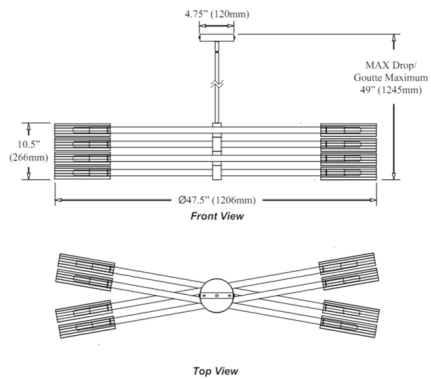

### Description

The Wand Linear Pendant is crafted in metal with straight arms in a stylish finish with fluted glass shades. It's a look with inherent drama and adds a note of undeniable luxury to your fashionable modern neutrals or bright palette.

### Specifications

COLOR	Frosted
BODY FINISH	Aged Brass
WATTAGE	72W
DIMMER	Standard 120V
DIMENSIONS	47.5"L x 47.5"W x 10.5"H
BULB NOT INCLUDED	8 x T8/Candelabra (E12)/9W/120V LED
COUNTRY OF ORIGIN	China