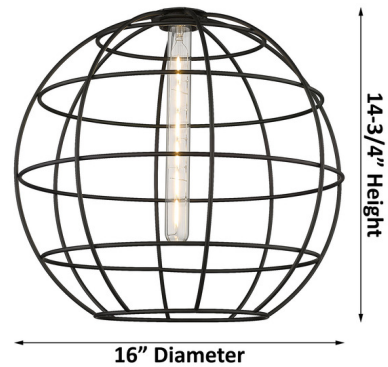

Description

The Lake Placid Pendant brings a bold, industrial vibe to your interior space. The open cage, globe shaped shade surrounds a bare bulb that allows warm, ambient shadows of light across your room.

Specifications

COLOR Matte Black
BODY FINISH Polished Chrome
WATTAGE 17W
DIMMER Standard 120V
DIMENSIONS 16"W x 17.75"H
BULB NOT INCLUDED 1 x T10/Medium (E26)/17W/120V LED
OTHER BULB OPTIONS Edison Tube/Medium (E26)/17W/120V LED
COUNTRY OF ORIGIN China

Technical Information

PRODUCT DIMENSIONS Adjustable Cable Length: 120"

Shown in polished chrome / matte black

16" Diameter

14-3/4" Height

CLICK TO VIEW PRODUCT

Notes: