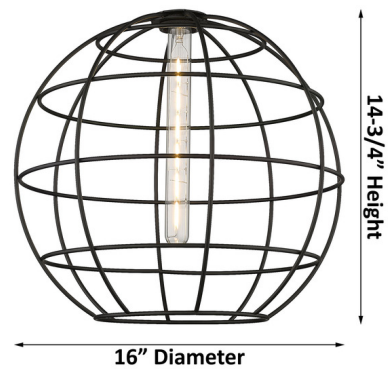

### Description

The Lake Placid Pendant brings a bold, industrial vibe to your interior space. The open cage, globe shaped shade surrounds a bare bulb that allows warm, ambient shadows of light across your room.

### Specifications

COLOR . . . . . Matte Black  
BODY FINISH . . . . . Polished Chrome  
WATTAGE . . . . . 17W  
DIMMER . . . . . Standard 120V  
DIMENSIONS . . . . . 16"W x 17.75"H  
BULB NOT INCLUDED . . . . . 1 x T10/Medium (E26)/17W/120V LED  
OTHER BULB OPTIONS . . . . . Edison Tube/Medium (E26)/17W/120V LED  
COUNTRY OF ORIGIN . . . . . China

### Technical Information

PRODUCT DIMENSIONS . . . . . Adjustable Cable Length: 120"

Shown in polished chrome / matte black

CLICK TO VIEW PRODUCT

Notes: