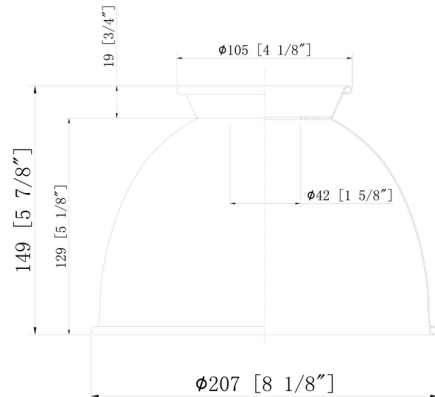

### Description

The Adirondack Bathroom Vanity Light features classic dome-shaped shades suspended by a sleek horizontal bar. The top of each dome is adorned with a flared rim for a decorative touch that is perfectly suited for a farmhouse style interior. NOTE: Matte Black not available in all options.

### Specifications

COLOR	N/A
BODY FINISH	Satin Gold
WATTAGE	34W
DIMMER	Standard 120V
DIMENSIONS	18.25"W x 9.5"H
BULB NOT INCLUDED	2 x Edison ST-Shape/Medium (E26)/17W/120V LED
COUNTRY OF ORIGIN	China

CLICK TO VIEW PRODUCT