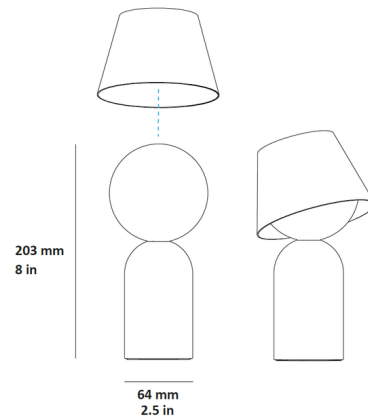

Shown in matte black

CLICK TO VIEW PRODUCT

Notes: