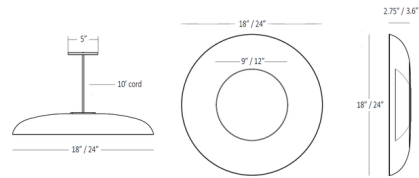

CLICK TO VIEW PRODUCT

Notes: