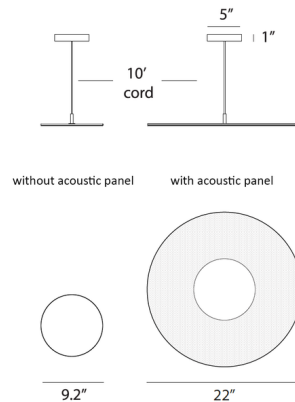

Shown in matte white / light marble