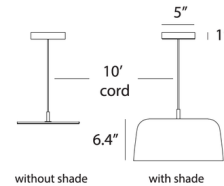

CLICK TO VIEW PRODUCT

Notes: