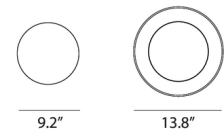

CLICK TO VIEW PRODUCT

Notes: