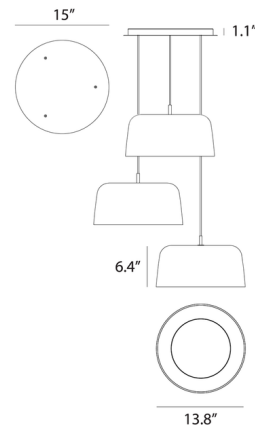

Notes:

CLICK TO VIEW PRODUCT