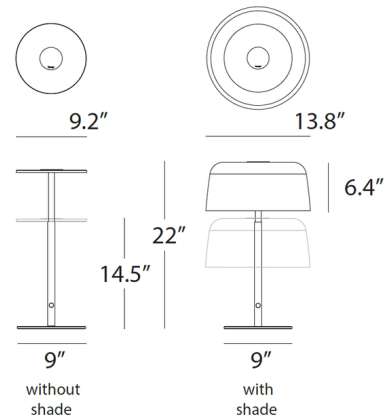

CLICK TO VIEW PRODUCT

Notes: