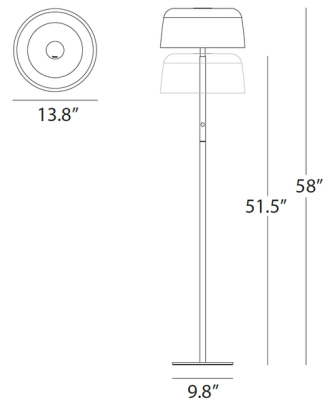

Shown in matte white

CLICK TO VIEW PRODUCT

Notes: