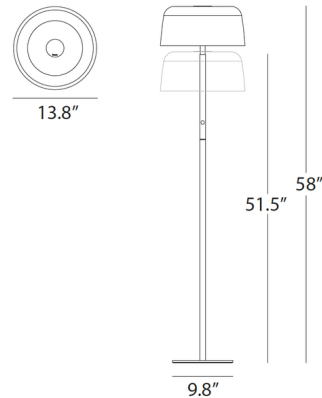

Shown in matte white

CLICK TO VIEW PRODUCT

Notes: