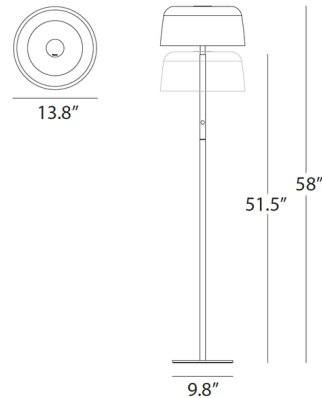

### Specifications

COLOR	N/A
BODY FINISH	Matte White
WATTAGE	14W
DIMMER	Included
DIMENSIONS	13.8"W x 51.5"H
INTEGRATED LED MODULE	1 x LED/14W/120V LED
COUNTRY OF ORIGIN	China

### Technical Information

LAMP LIFE	60000 hours
COLOR RENDERING	90 CRI
LAMP COLOR	3000K
LUMENS/WATT	54.29
LUMINOUS FLUX	760 lumens

Shown in matte white

CLICK TO VIEW PRODUCT

Notes: