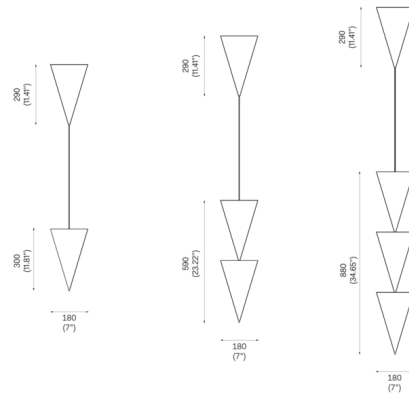

### Description

The Peaks Up Pendant offers a modern geometric aesthetic with its conical lampshades. The pendant is supported by a matching conical canopy to echo the geometric motif throughout the piece. When the pendant is switched off, it appears sculptural and schematic. When it is turned on, the pendant casts light upward to create dramatic shadows.

### Specifications

COLOR . . . . . White  
BODY FINISH . . . . . White  
WATTAGE . . . . . 20W  
DIMMER . . . . . Standard 120V  
DIMENSIONS . . . . . 7"W x 11.81"H  
INTEGRATED LED MODULE . . . . . 1 x LED/20W/120V LED

### Technical Information

PRODUCT DIMENSIONS . . . . . Canopy: 7" diameter x 11.4"H cone  
LAMP COLOR . . . . . 2700K  
LUMENS/WATT . . . . . 60.00  
LUMINOUS FLUX . . . . . 1200 lumens

Shown in white / white