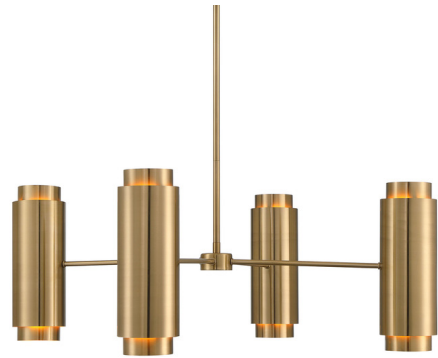

## Lio Up/Down Chandelier

By Savoy House

### Description

The Lio Up/Down Chandelier is part of Moderne by Breegan Jane, bringing her signature approachable modern luxury style to your home. Breegan loves the timeless, elevating beauty of brass, as seen in this sleek and chic design. Bold solid metal cylinders finished in champagned-toned Noble Brass hold lights that shine out above and below to create a concentrated and dramatic lighting look.

### Specifications

COLOR . . . . . N/A  
BODY FINISH . . . . . Noble Brass  
WATTAGE . . . . . 72W  
DIMMER . . . . . Standard 120V  
DIMENSIONS . . . . . 31"W x 11.5"H  
BULB NOT INCLUDED . . . . . 8 x B10/Candelabra (E12)/9W/120V LED

### Technical Information

PRODUCT DIMENSIONS . . . . . Downrods Included: 8 x 12" & 2 x 6"; 30° swivel.

Shown in noble brass

CLICK TO VIEW PRODUCT

Notes: