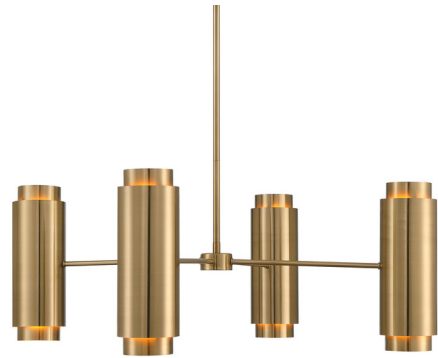

Lightology

lightology.com
866-954-4489
04-25-26

Project: _____

Company: _____

Location: _____ Fixture Type: _____

SPEC #: **SVY1296247**

Approved On: _____ Approved By: _____

Lio Up/Down Chandelier

By Savoy House

Description

The Lio Up/Down Chandelier is part of Moderne by Breegan Jane, bringing her signature approachable modern luxury style to your home. Breegan loves the timeless, elevating beauty of brass, as seen in this sleek and chic design. Bold solid metal cylinders finished in champagned-toned Noble Brass hold lights that shine out above and below to create a concentrated and dramatic lighting look.

Shown in noble brass

Specifications

COLOR N/A
BODY FINISH Noble Brass
WATTAGE 72W
DIMMER Standard 120V
DIMENSIONS 31"W x 11.5"H
BULB NOT INCLUDED 8 x B10/Candelabra (E12)/9W/120V LED

Technical Information

PRODUCT DIMENSIONS Downrods Included: 8 x 12" & 2 x 6"; 30° swivel.

Notes:

CLICK TO VIEW PRODUCT