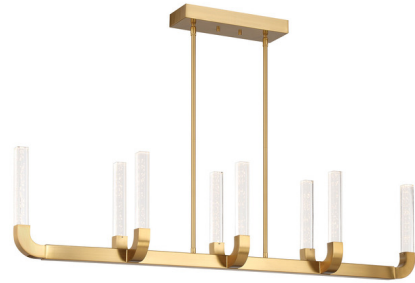

## Del Mar Linear Chandelier

By Savoy House

### Description

The Del Mar Linear Chandelier was designed by Breegan Jane, an award-winning interior designer and TV host. Its sleek and slim structure is a stunning example of how Breegan's designs bring the drama without overtaking the room. LED light shines through a clear seeded acrylic baton, adding eye-catching texture. Finished in Warm Brass.

Shown in warm brass / clear seeded

### Specifications

COLOR . . . . . Clear Seeded  
BODY FINISH . . . . . Warm Brass  
WATTAGE . . . . . 40W  
DIMMER . . . . . Low Voltage Electronic  
DIMENSIONS . . . . . 48"L x 7.5"W x 11"H  
INTEGRATED LED MODULE . . . . . 8 x LED/5W/120V LED